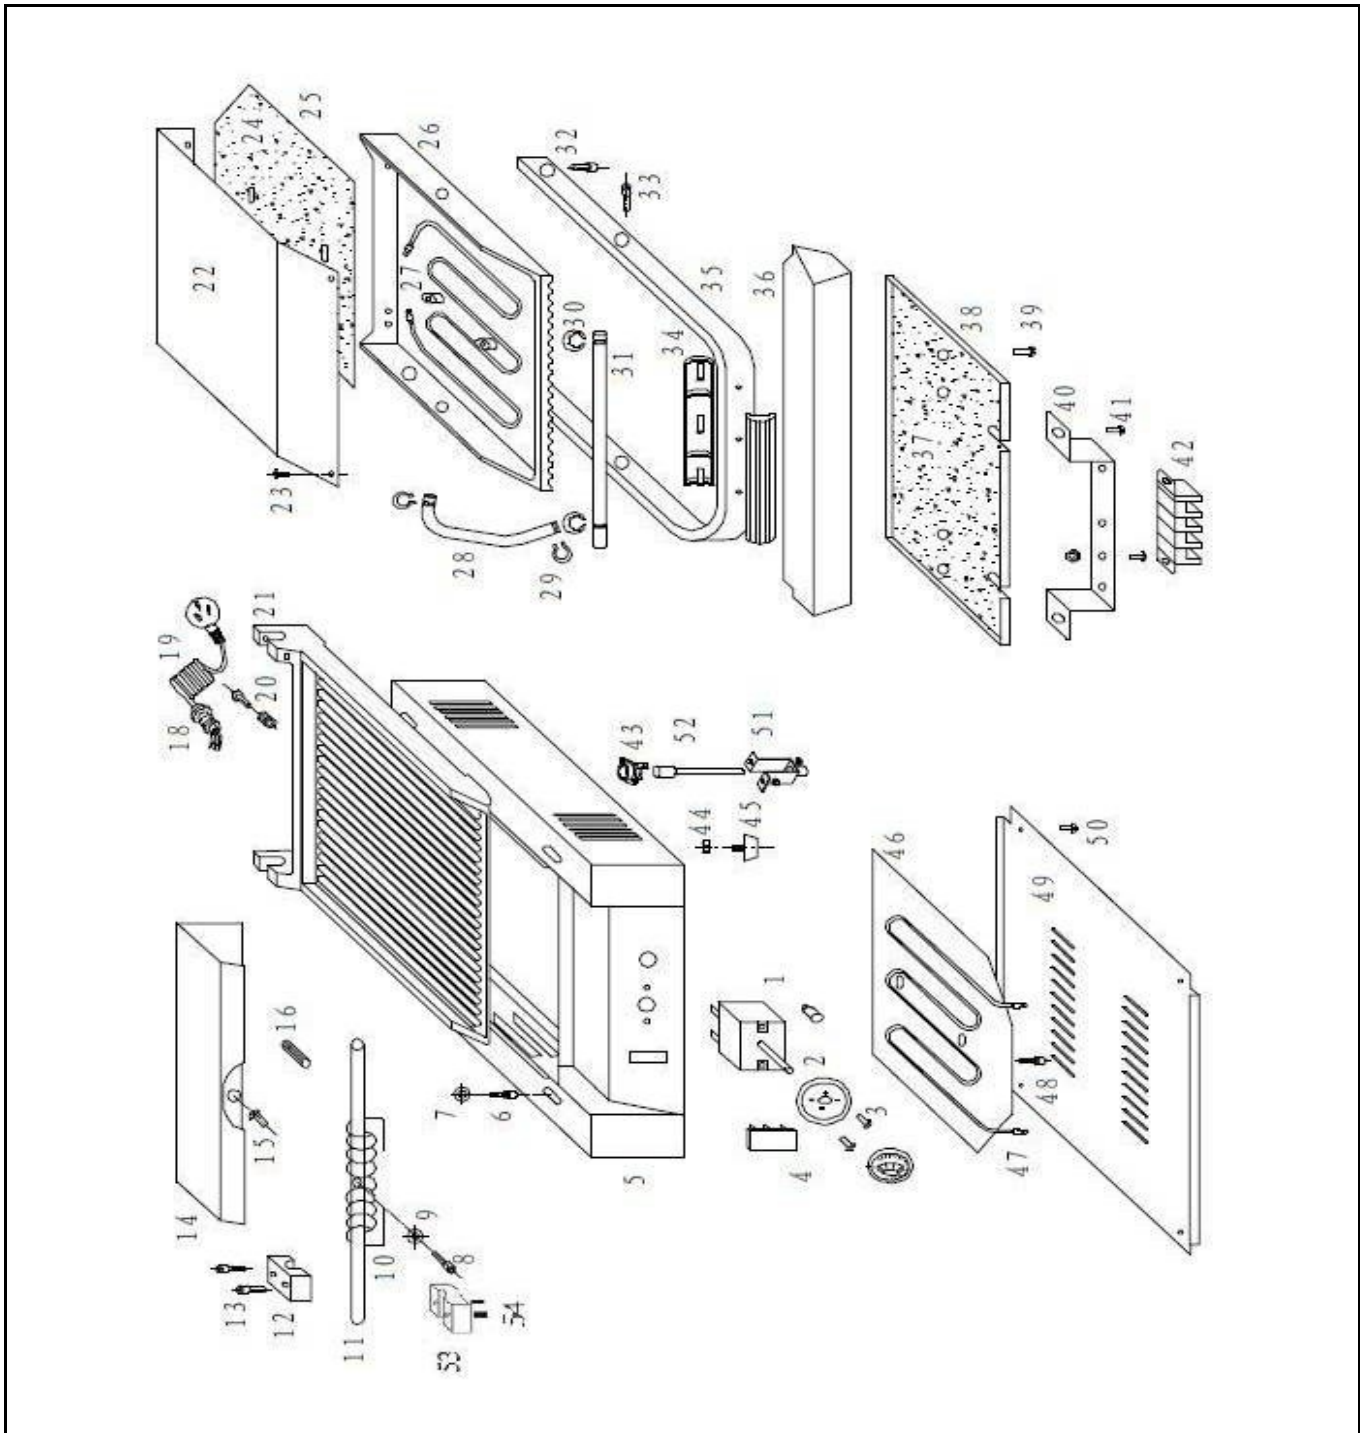

Drawing

Hendi B.V.
Steenoven 21
3911 TX Rhenen
The Netherlands

Batch #
0000000

Appliance part#
263501

Description
Contact grill

Date	29-03-2012	Revision #	Revision version
Revision	First bill of materials (BOM)