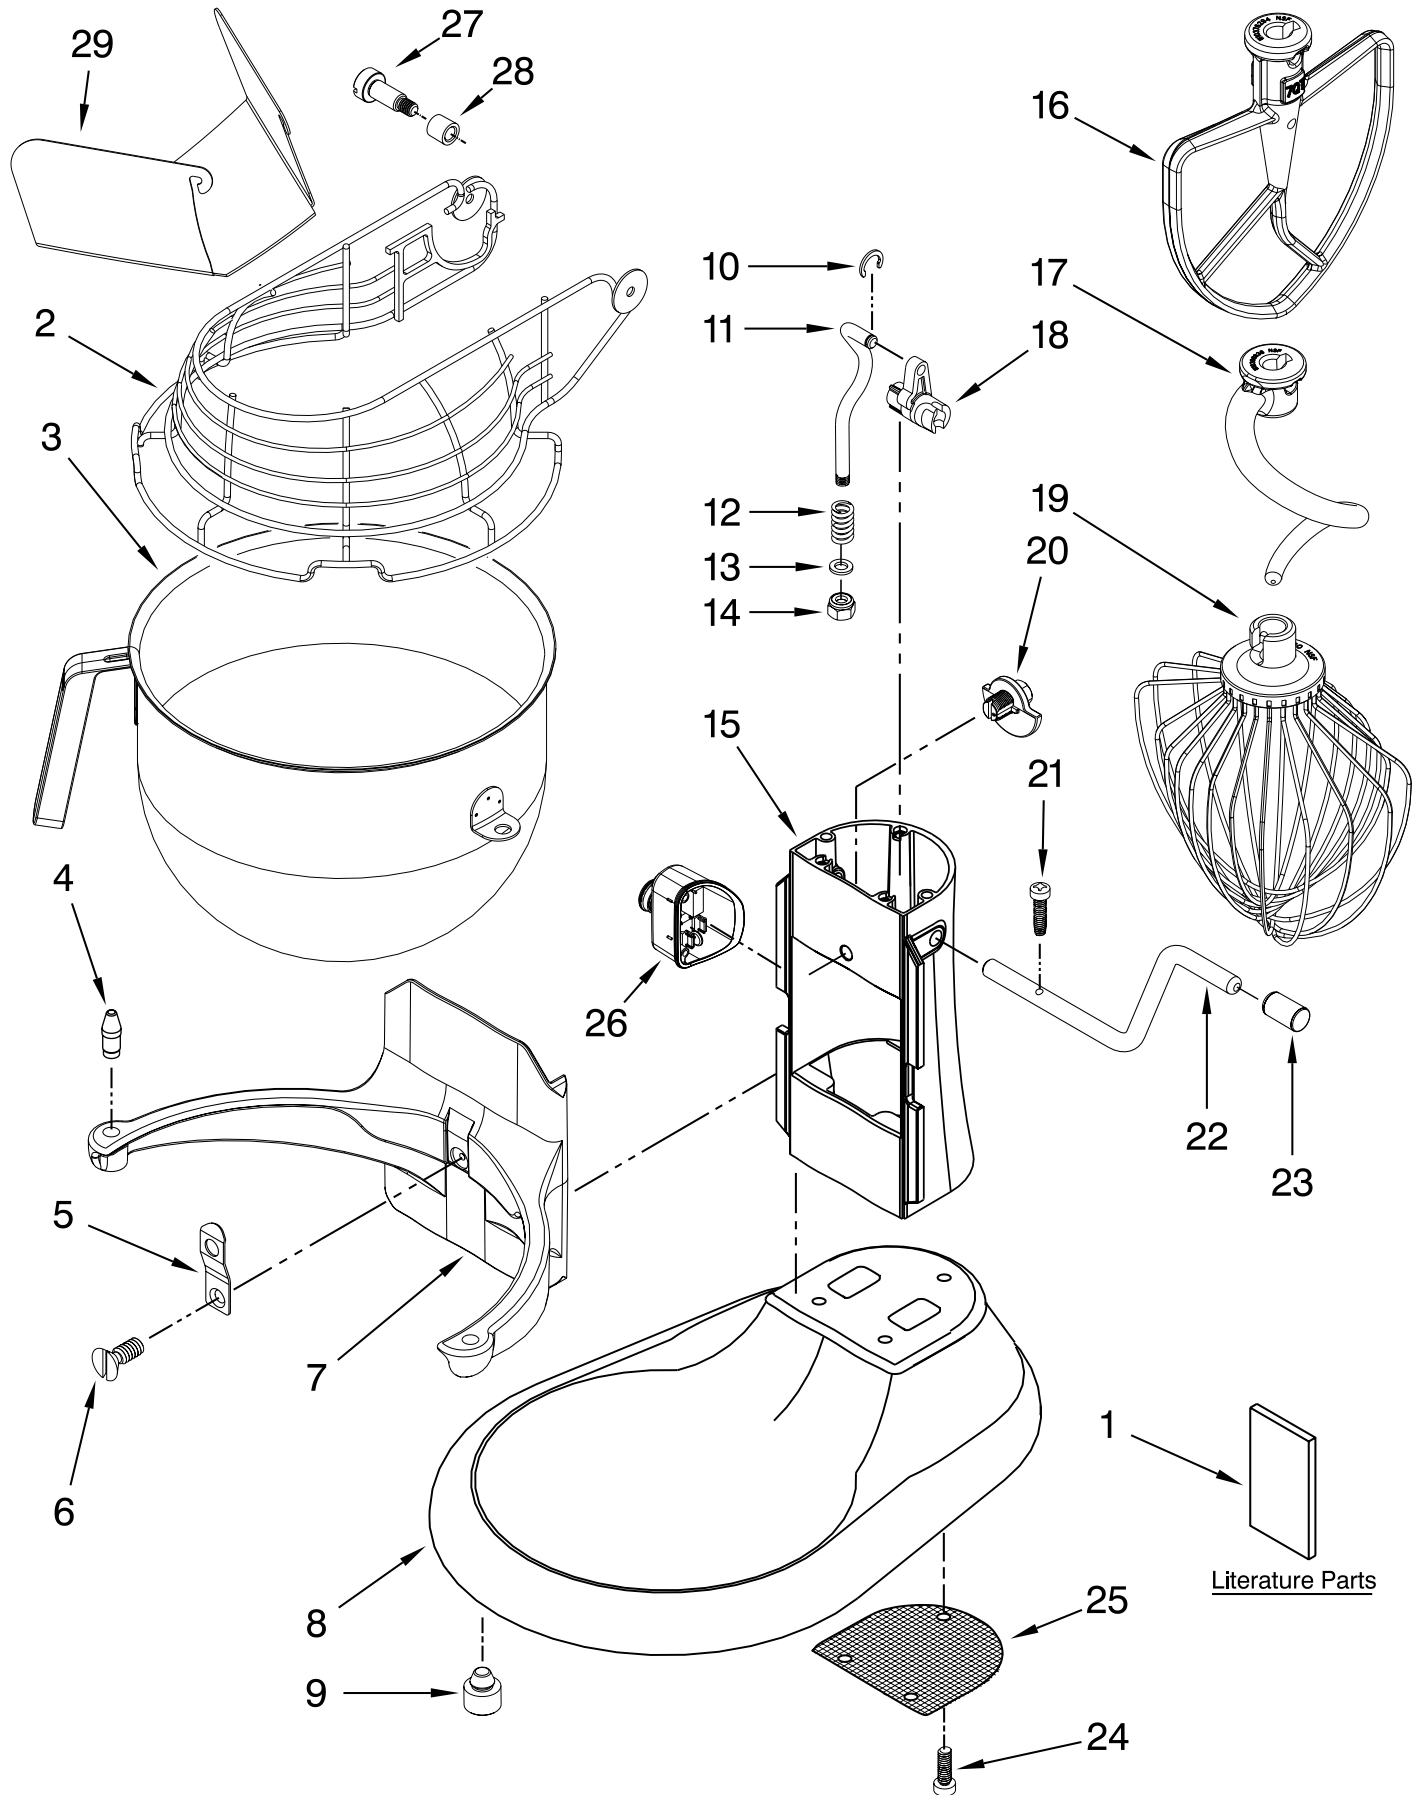

BASE AND PEDESTAL UNIT

For Model: 5KSM7990XE_0

FOR ORDERING INFORMATION REFER TO PARTS PRICE LIST

BASE AND PEDESTAL UNIT

For Model: 5KSM7990XE__0

Illus.	Part	
No.	No.	DESCRIPTION
1		Literature Parts
	W10308298	Use & Care Guide
	W10463003	Repair Parts List
2	W10308292	Guard, Bowl
3	W10354780	Bowl, 7 Qt.
4	240185	Pin, Bowl Locating
5	9703474	Latch, Bowl Spring
6	3400018	Screw
7	**	Bowl Support
8	**	Base and Foot Assembly
9	9708649	Foot, Rubber
10	9703307	Clip
11	9706787	Rod, Bowl Lift
12	9237	Spring
13	9703439	Washer
14	8533907	Nut
15	**	Column Assembly
16	W10376294	Beater, Flat
17	W10462785	Hook, Dough
18	9706885	Arm, Bowl Lift
19	W10361360	Whip, Wire
20	9703426	Cam, Adjusting
21	3400863	Screw
22	9706788	Handle, Bowl Lift
23	W10391115	Cap, Handle
24	3400200	Screw
25	9706814	Screen, Vent
26	W10461707	Module, Stop
27	W10308293	Pin, Guard
28	W10445096	Sleeve, Guard
29	W10448698	Chute, Pouring

**Refer To Page 3
Color Variation Parts