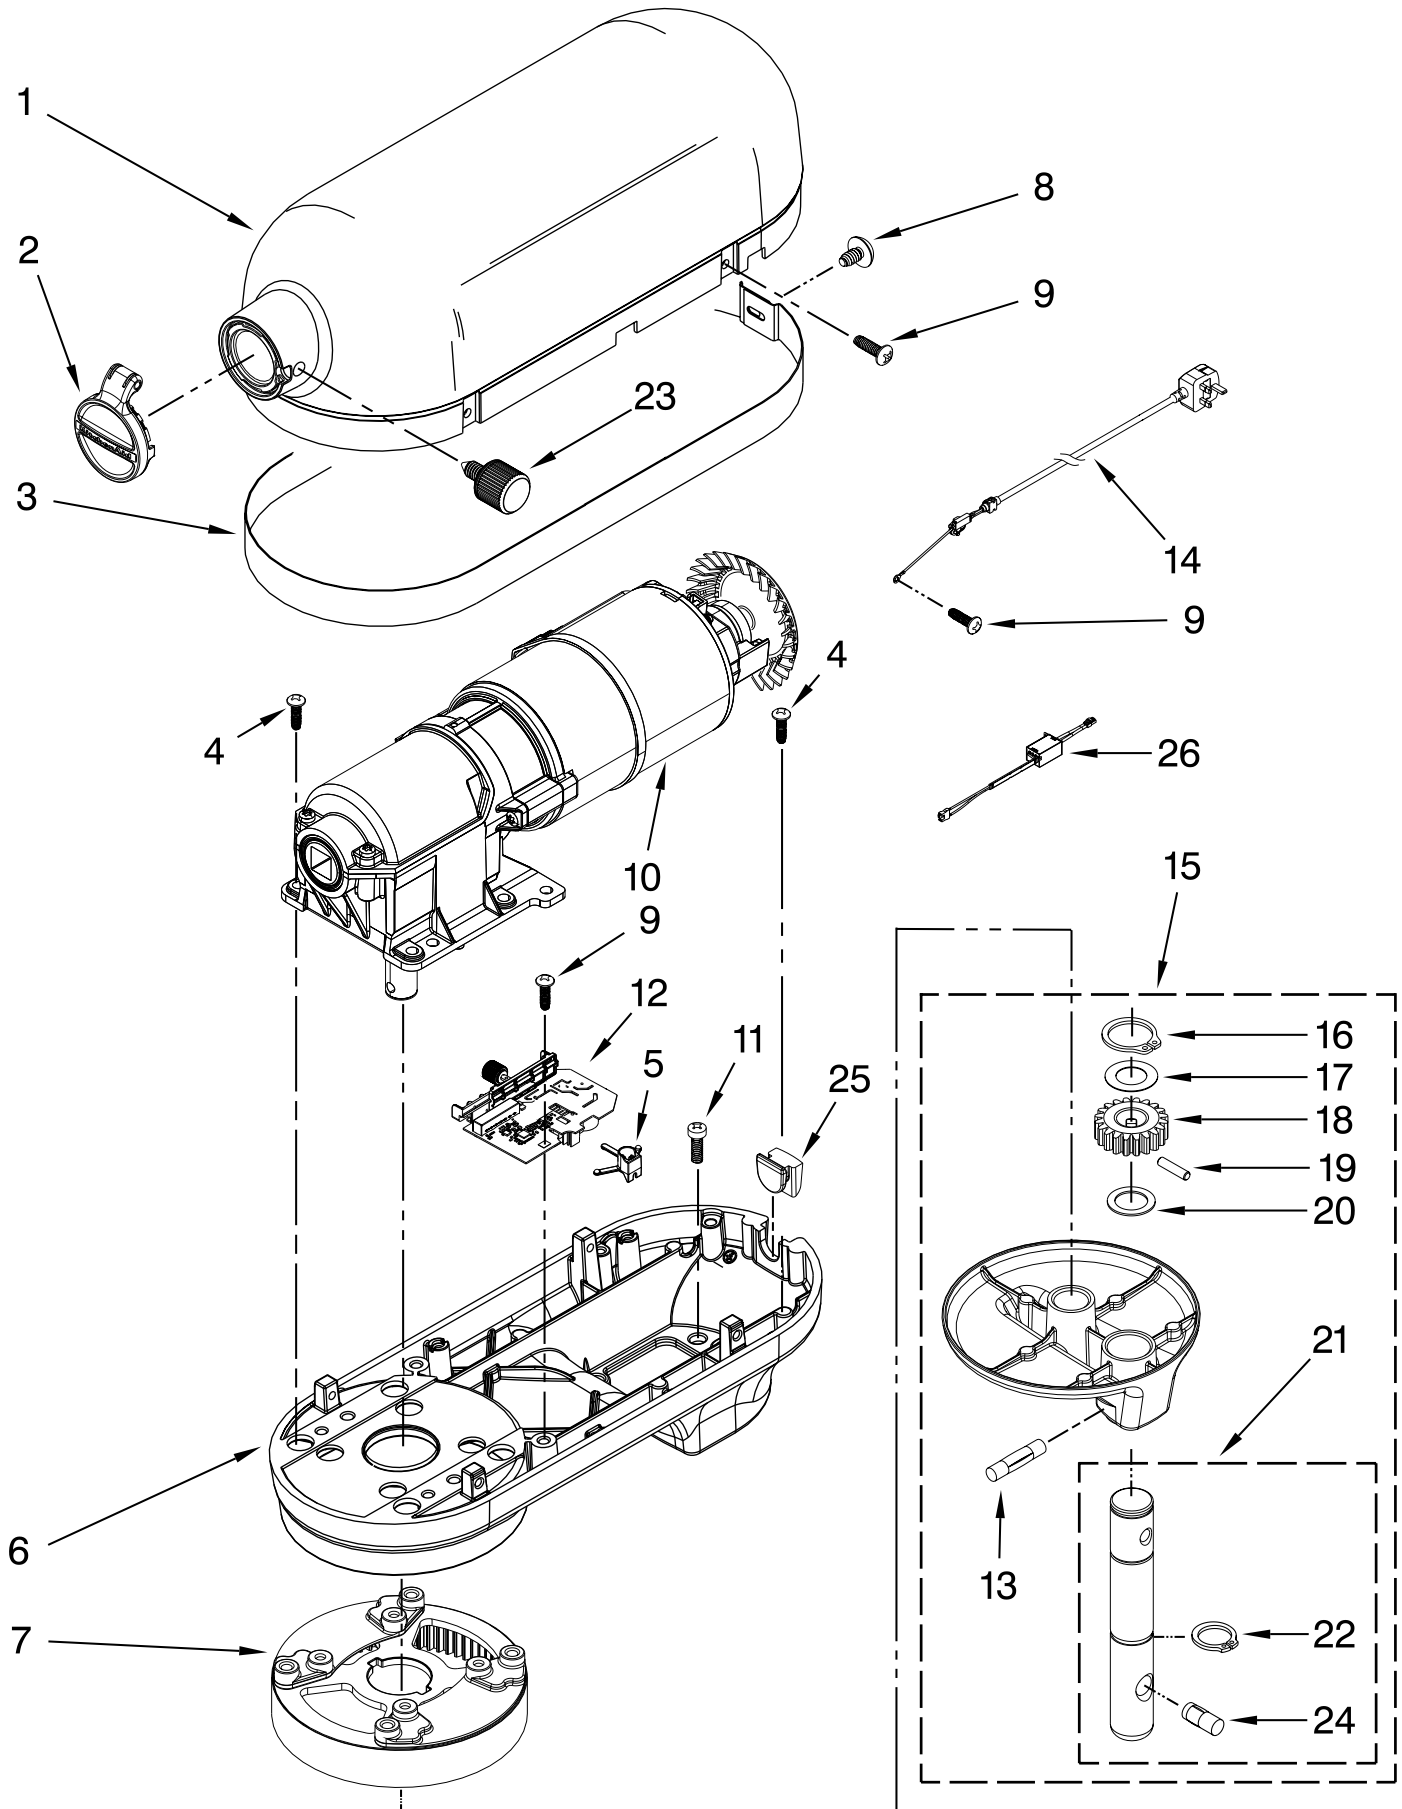

CASE, GEARING AND PLANETARY UNIT

For Model: 5KSM7990XE_0

FOR ORDERING INFORMATION REFER TO PARTS PRICE LIST

CASE, GEARING AND PLANETARY UNIT

For Model: 5KSM7990XE__0

Illus.	Part	
No.	No.	DESCRIPTION
1	**	Gearcase Motor Housing
2	W10395280	Cap, Attachment Hub, Hinged
3	**	Band, Trim
4	W10351843	Screw
5	W10305968	Holder, Control
6	**	Lower Gearcase
7	W10234493	Gear, Ring & Plate to Planetary
8	3400617	Screw
9	3400814	Screw
10	W10465140	Motor, 230 V Assy w/Transmission
11	3400200	Screw
12	W10307847	Control Assembly
13	W10234531	Pin, Groove
14		Cord, Power
	W10474917	Rubber
15	**	Planetary Assembly
16	9703438	Clip, Retaining
17	9706090	Washer
18	W10234643	Gear, Pinion
19	9707223	Pin, Retaining
20	8533910	Washer
21	9708191	Shaft, Agitator
22	9703680	Clip, Retaining
23		Thumb Screw
	W10360791	Black
24	9704677	Pin, Groove
25	W10417201	Clip, Plug
26	W10448785	RFI Filter

**Refer To Page 3
Color Variation Parts